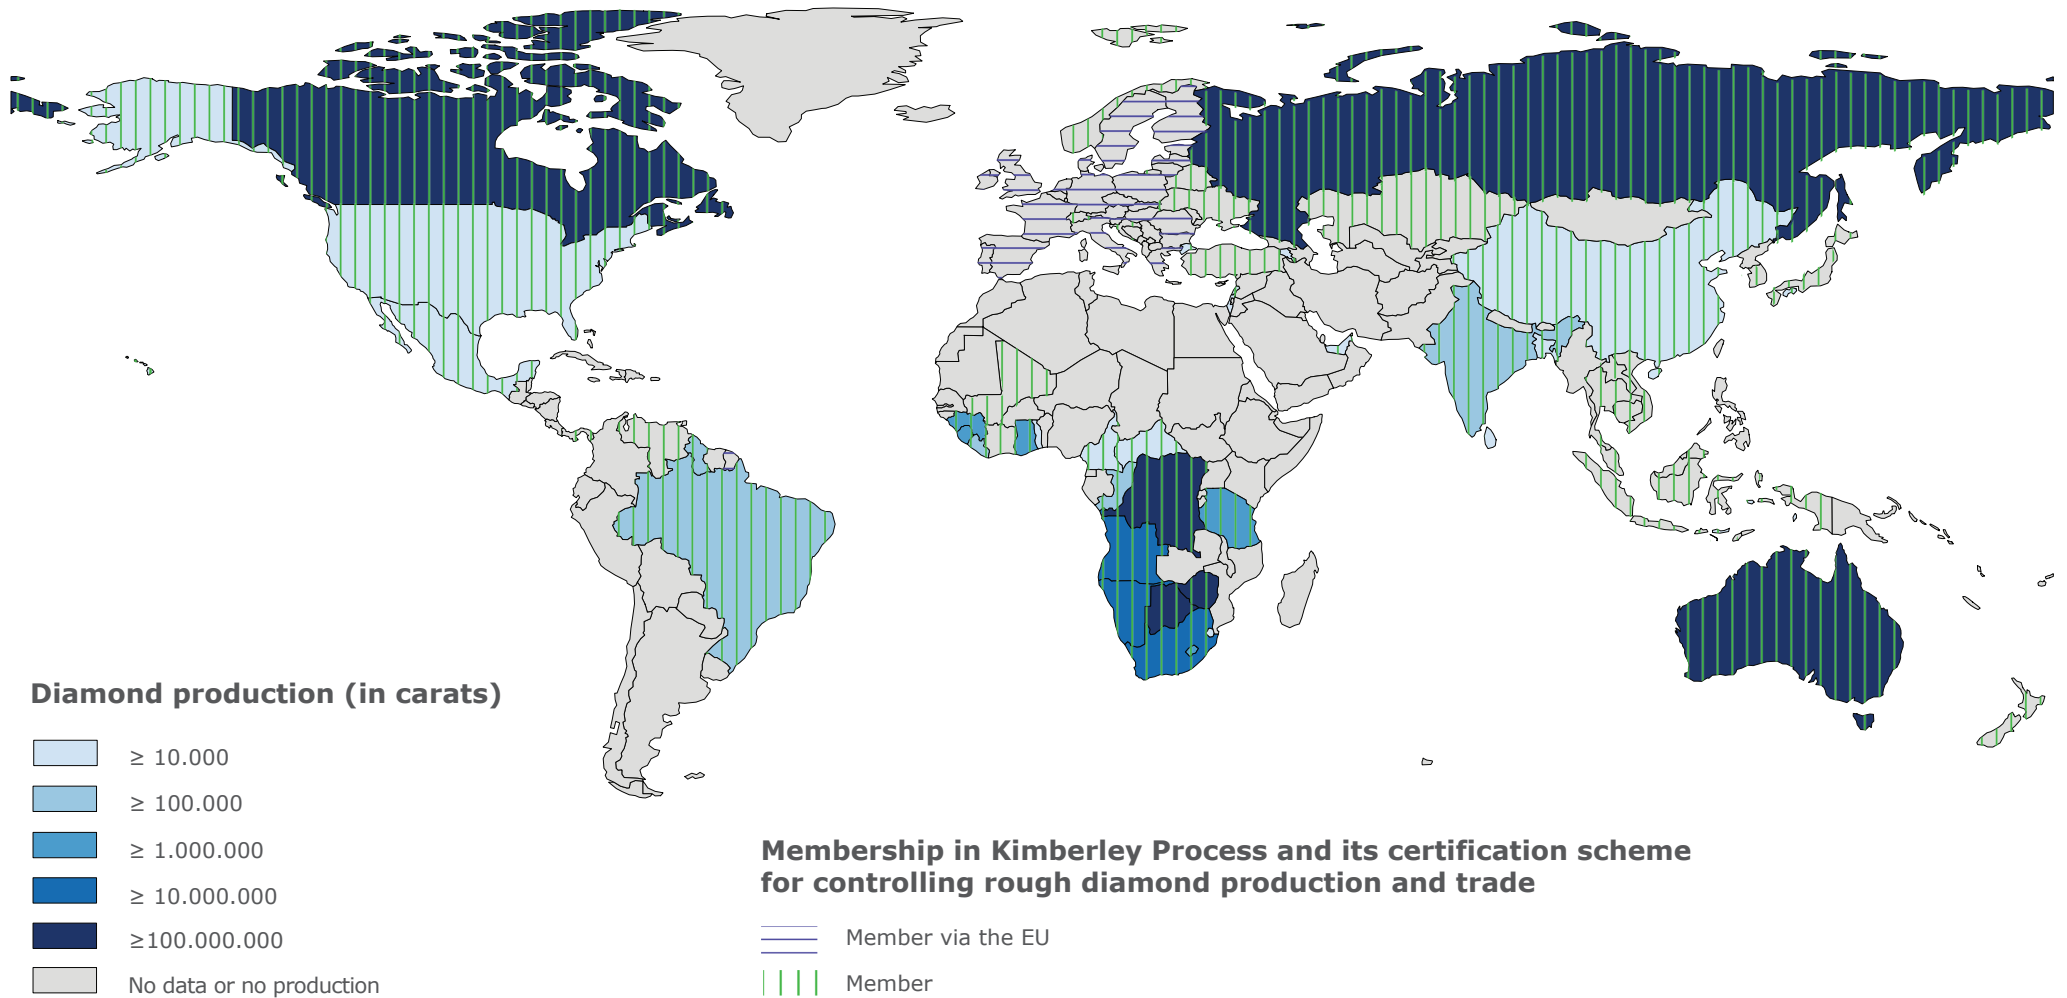

# ■ Diamond Production 2013

Source: Kimberley Process 2013;  
 Kimberley Process Rough Diamond Statistics 2013  
 Licence: Creative Commons by-nc-nd/3.0/de  
 bpb/BICC, 2015, sicherheitspolitik.bpb.de